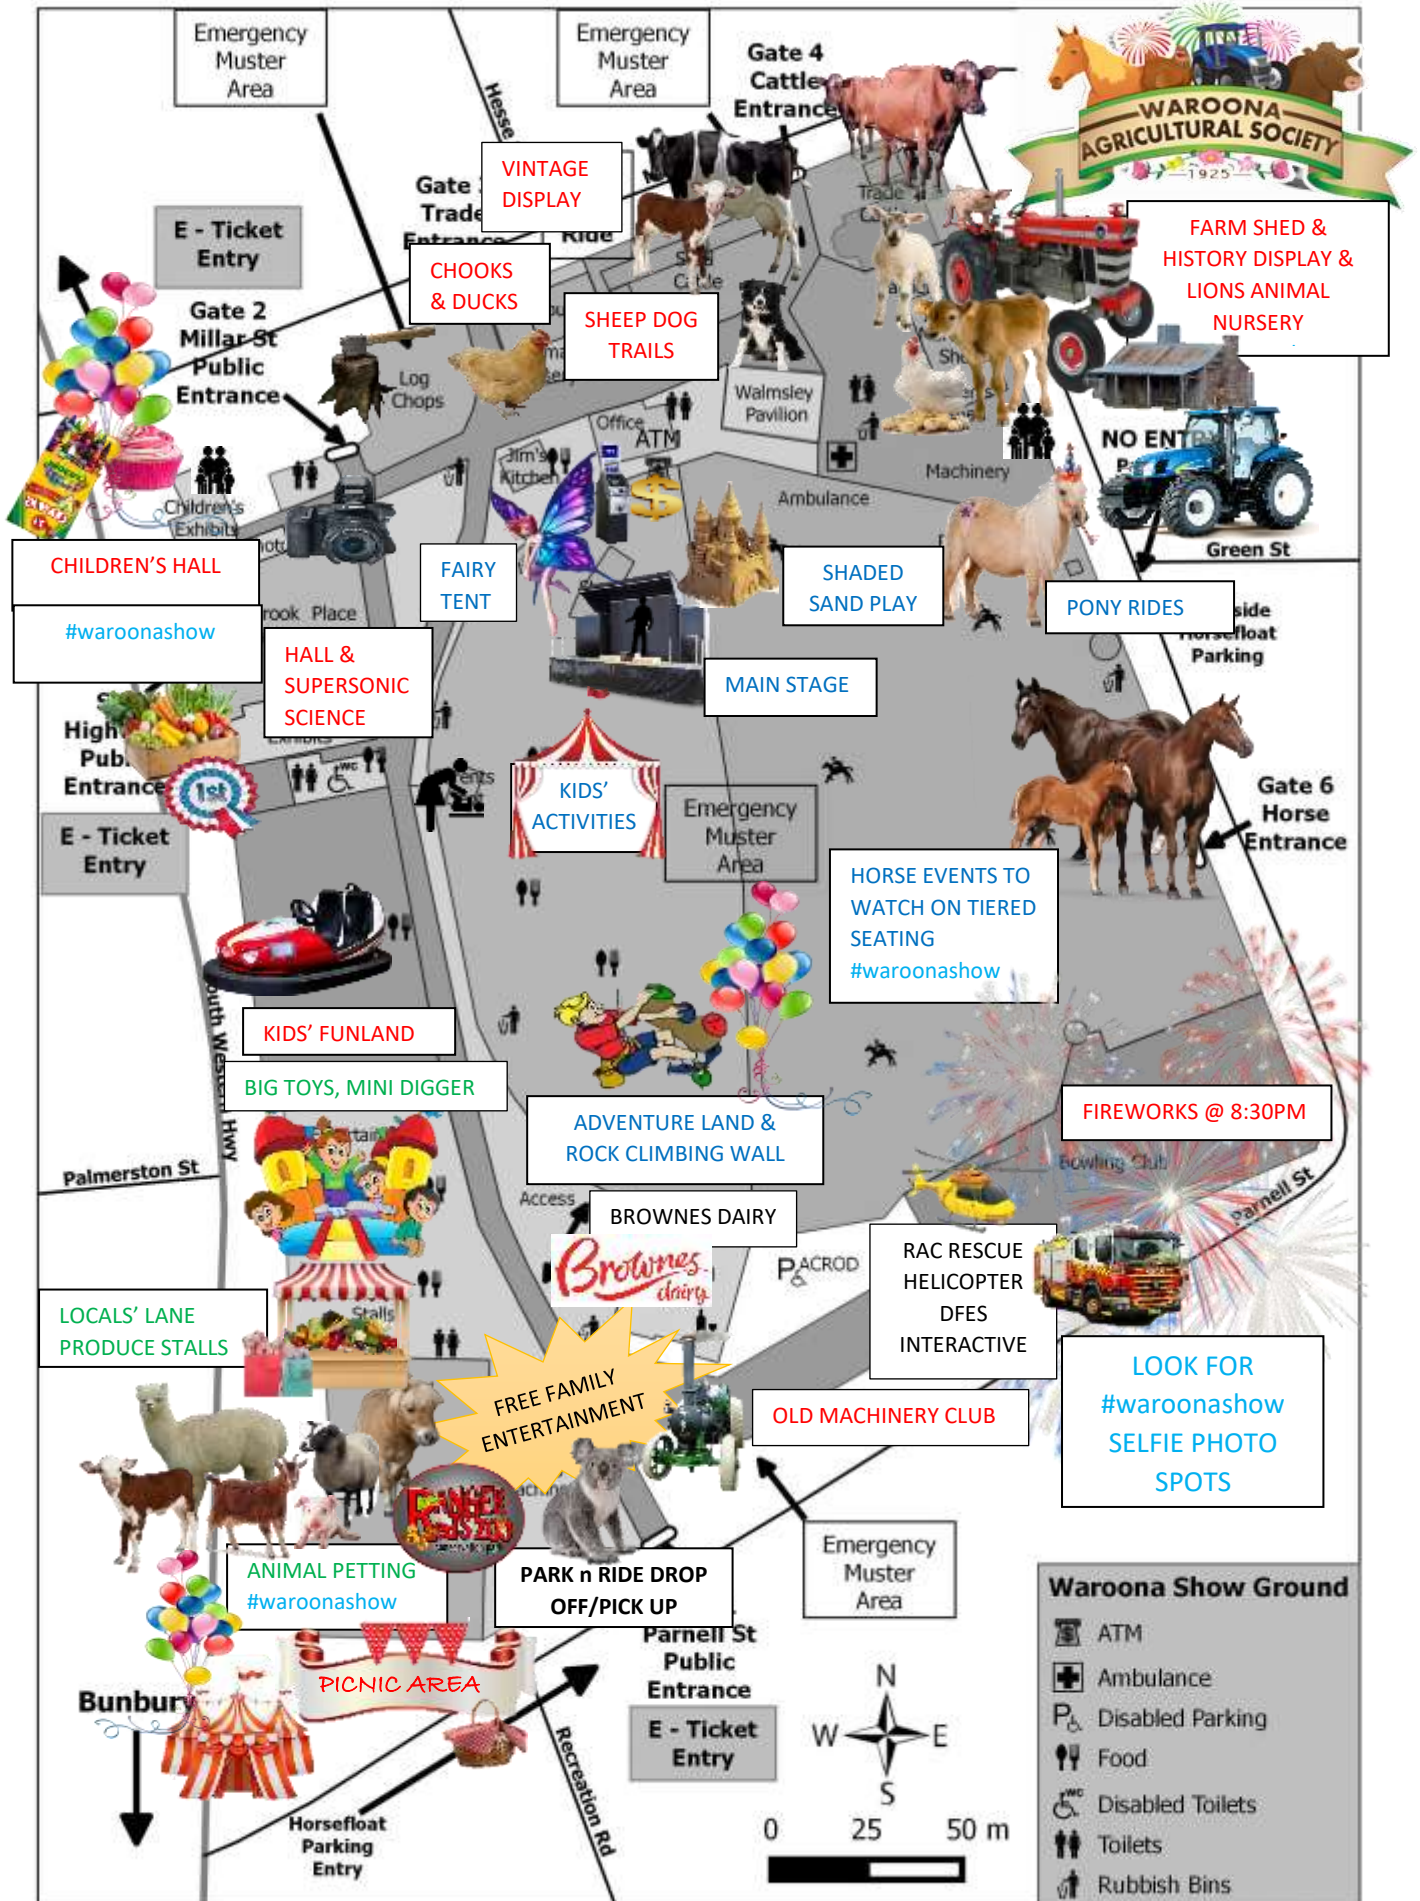

Family & Kid Friendly Attractions Map

Toilets – look for the blue balloons Baby Change Tent – look for the pink balloons*** First Aid – look for the red balloons*** Show Office & ATM – look for the green balloons*** FREE FAMILY ACTIVITIES – OVAL & NEAR BIG CREAM SHED